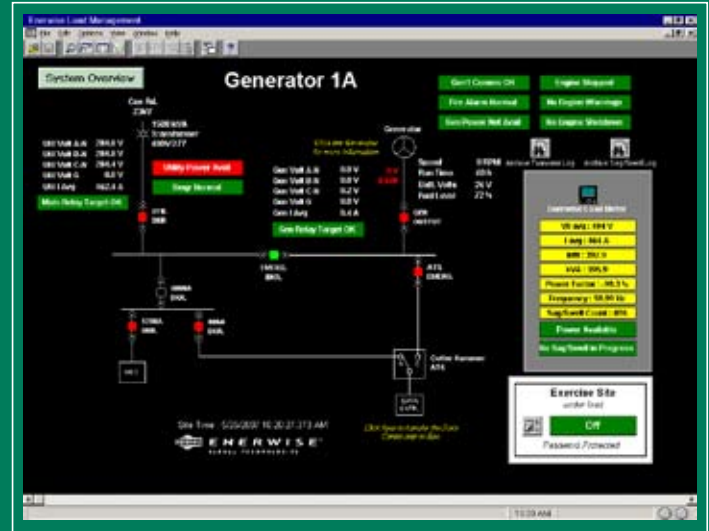

GAIN CONTROL OF YOUR ENERGY.

With energy costs constantly on the rise, making smart business decisions regarding operational costs can be difficult. Load Management Marketplace software from Enerwise transforms the control of idle energy assets into revenue-generating opportunities by capitalizing on the volatility of the energy market. Planning your energy consumption has never been easier and more productive than with Load Management Marketplace.

Features

- Automated posting of day-ahead and hour-ahead pricing
- Transactional platform that allows
  - Bid notification
  - Economic value calculations
  - Customer participation election
  - Supplier's bid acceptance/rejection
- Benchmark load certification
- Load curtailment and payment amount verification

Load Management Marketplace allows you to maximize your energy consumption planning by using automated notifications of energy price signals. Multiple site aggregation allows you to optimize your participation in as many curtailment opportunities and locations as possible, resulting in maximum financial benefits. Capitalize on revenue-generating opportunities and ultimately save energy as well as money.

Let us help you manage your energy more effectively than ever before.

ABOUT ENERWISE

Enerwise Global Technologies, established in 1980, is a leader in demand-response, energy infrastructure management and renewable energy services for commercial, institutional and industrial customers. We enable customers to reduce energy costs, comply with increasingly demanding environmental regulations, take advantage of alternative power initiatives, increase operational security and improve reliability. We deliver responsive, well-tested energy solutions, ranging from remote power monitoring and control systems to energy history analysis and real-time demand-response solutions.

Our systems and staff work around the clock to make sure you're always running smoothly and efficiently. Other companies depend on us to solve their energy problems; let us help you with yours.

For more information, log on to our Web site at www.enerwise.com, call 800.307.3395 or e-mail sales@enerwise.com.

Enerwise Global Technologies, Inc.
511 Schoolhouse Road, Suite 200
Kennett Square, PA 19348
Phone 610.444.1100
Fax 610.444.5501